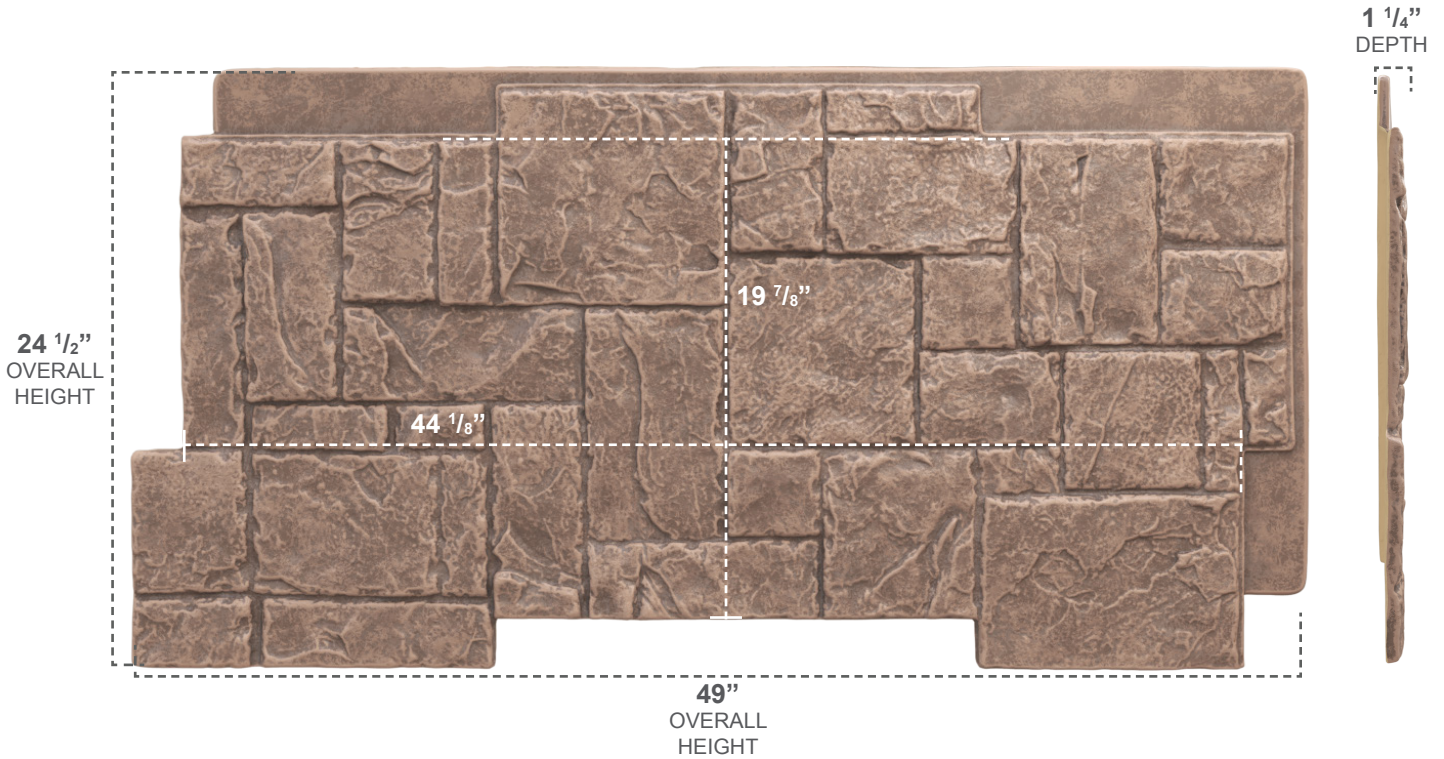

STONEWALL FAUX STONE PANELS

CASTLE ROCK

COLOR	WIDTH	HEIGHT	DEPTH
NORTH HILL	49"	24 1/2"	1 1/4"

OTHER FINISH OPTIONS

CANYON BROWN

SANDSTONE

SEDONA

SLATE GRAY

SMOKEY RIDGE

.....
OVER 20 MORE
OPTIONS TO
CHOOSE FROM